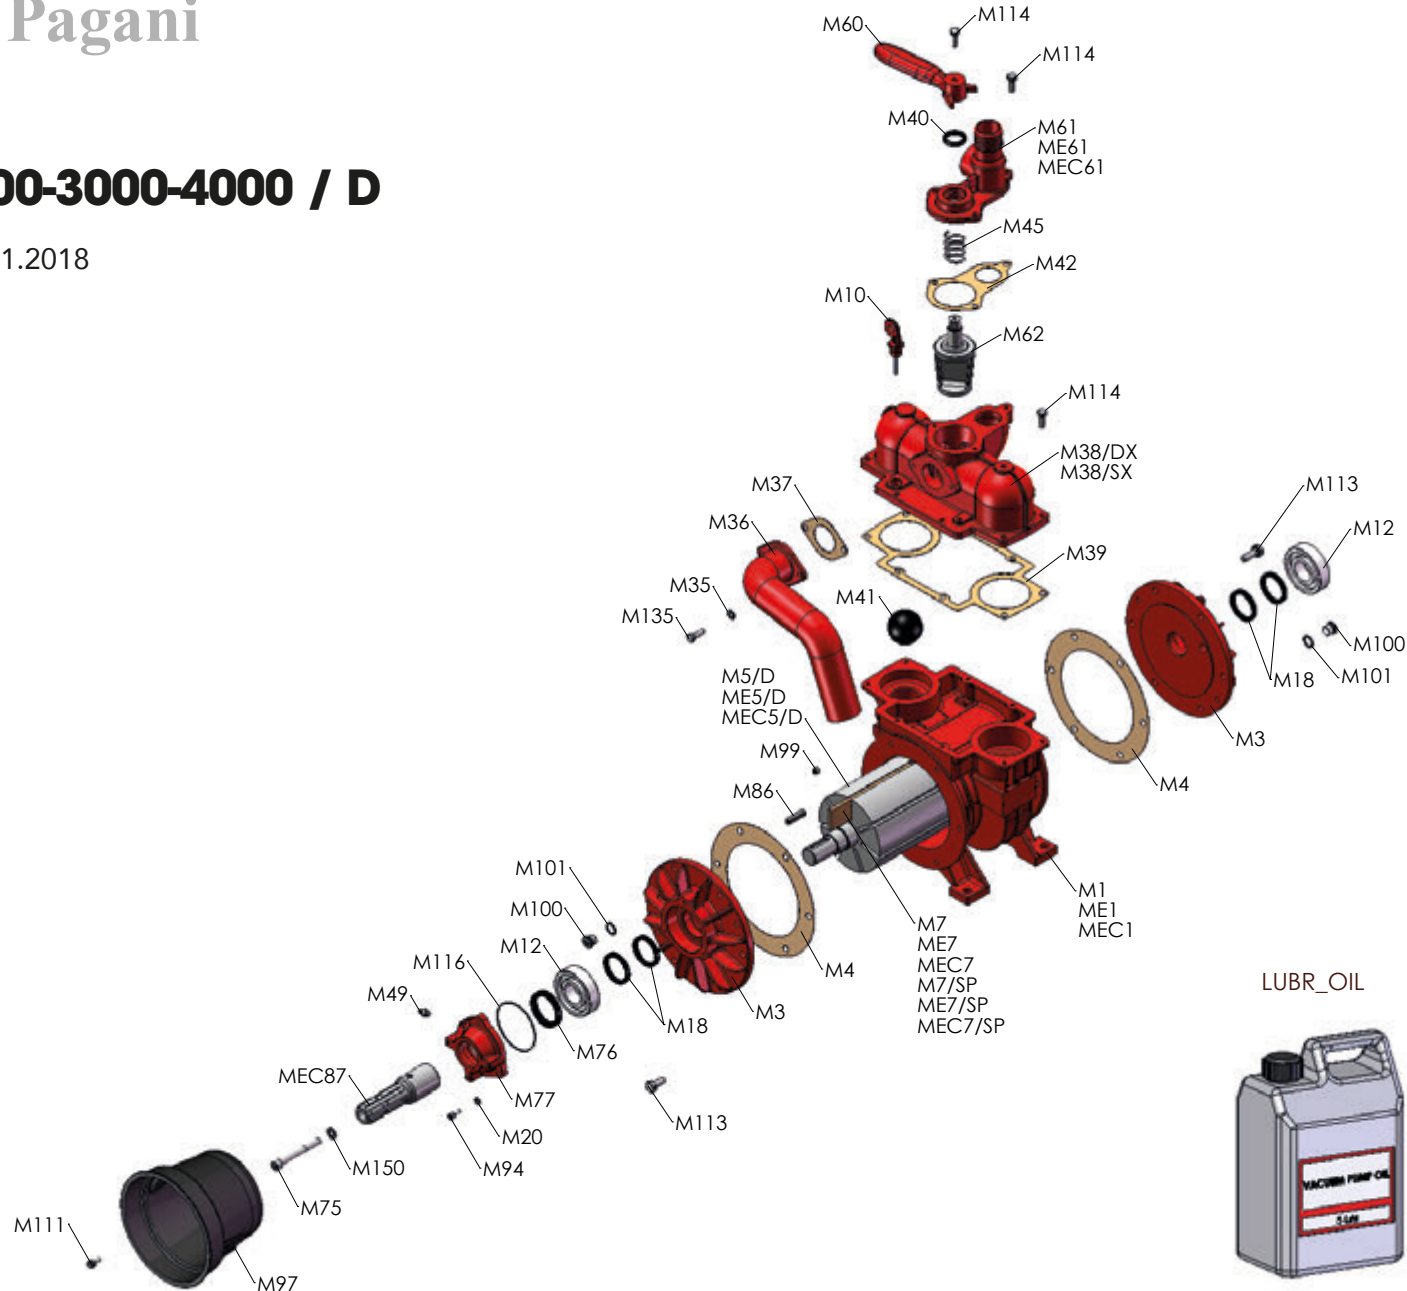

**Battioni®**  
**Pagani**

**MEC 2000-3000-4000 / D**

Rel. 0 del 15.01.2018

LUBR\_OIL

**REBUILD KIT**

M118  
ME118  
MEC118  
M118/SP  
ME118/SP  
MEC118/SP