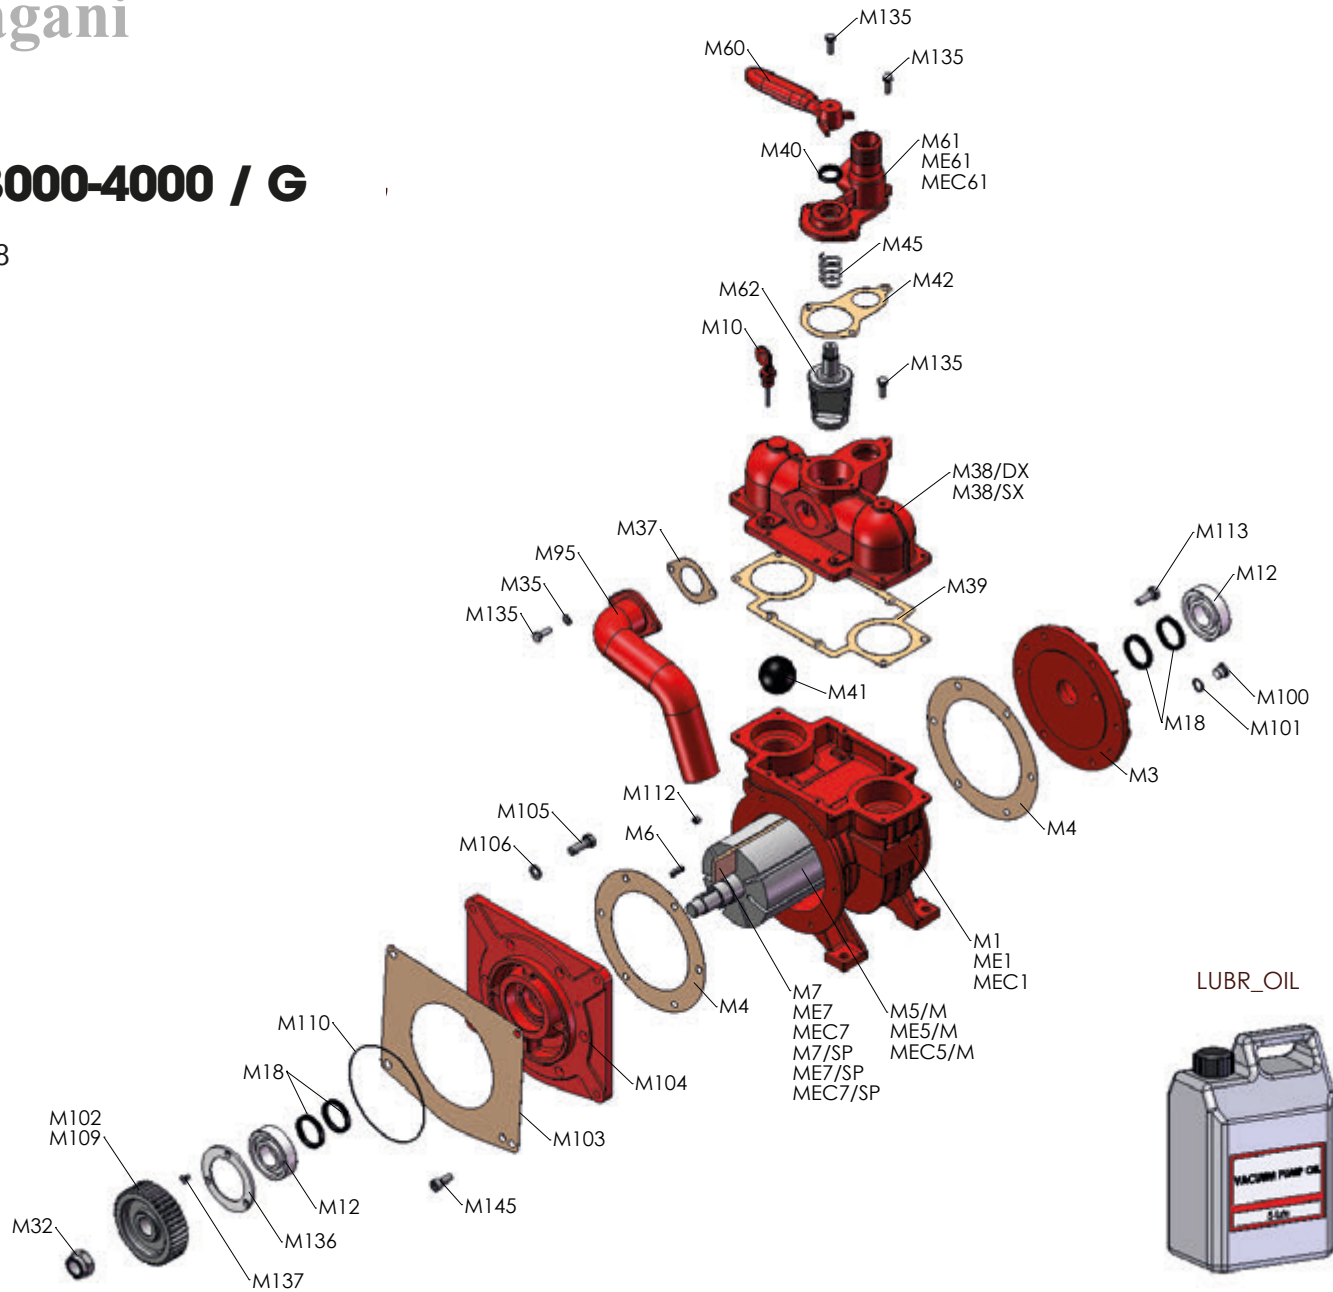

Battioni®
Pagani

MEC 2000-3000-4000 / G

Rel. 0 del 15.01.2018

REBUILD KIT

- M118
- ME118
- MEC118
- M118/SP
- ME118/SP
- MEC118/SP